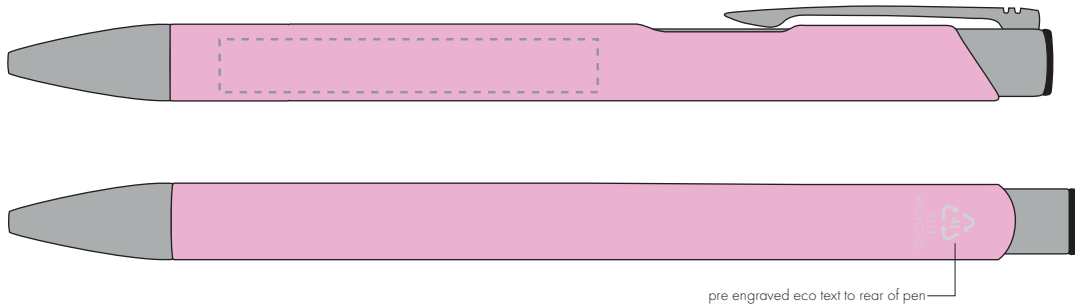

Your Ref:	Quantity:	Product Code: TPC982001
Our Ref:	Version: 1	Product Colour: PASTEL PINK

PRINTING CONCERNS:

We stock this item in the following colours

**PANTONE REFERENCE(S)**

- Colour 1
- Colour 2
- Colour 3
- Colour 4

ARTWORK SCALE 100%

ARTWORK SCALE 100%

Side Print Area:
50mm x 7mm

pre engraved eco text to rear of pen

Product Image for visualisation
- colours may vary**The dashed line is to demonstrate print area and will not appear on your printed item****PLEASE NOTE:**